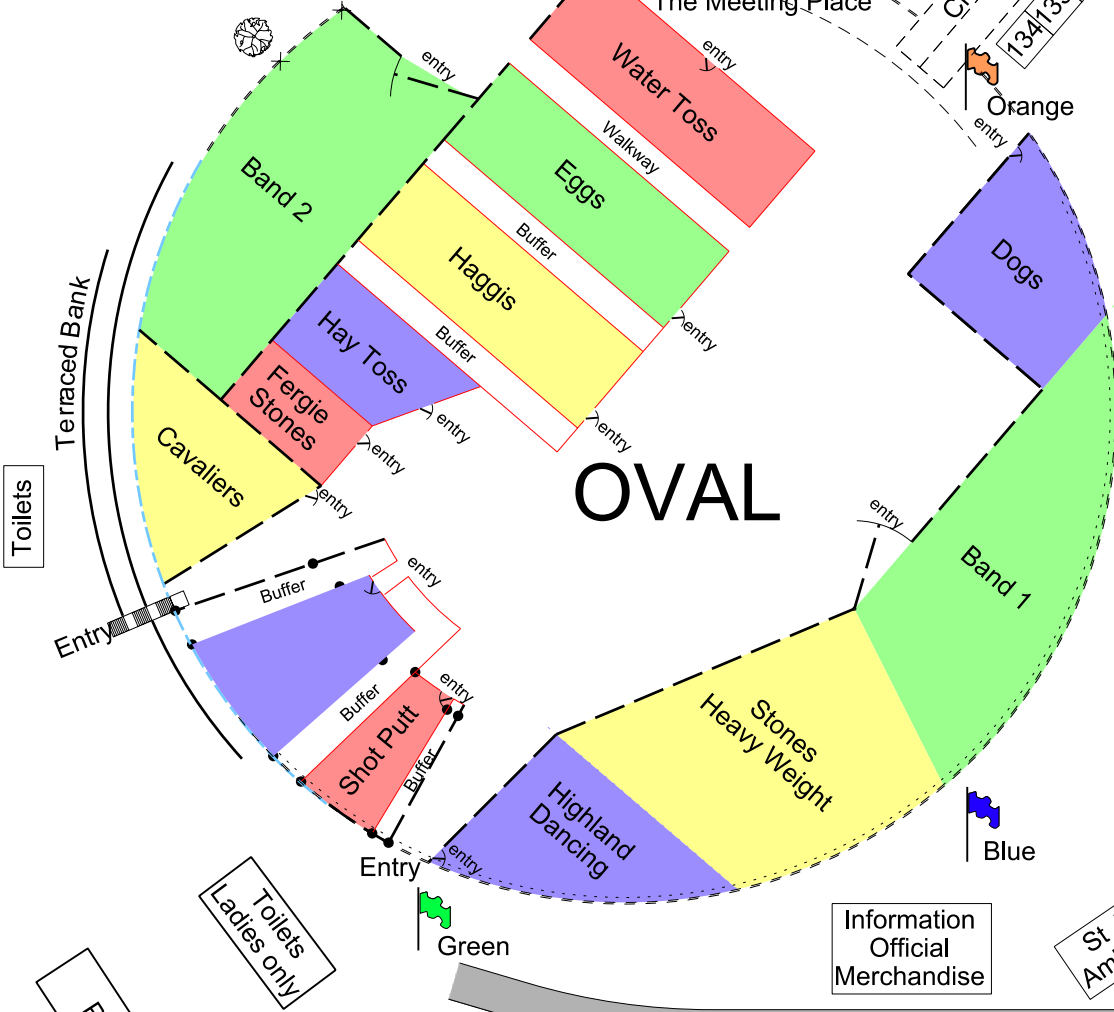

C L A N
A R E A

Bands Tuning Area

Toilets

Bands Tuning Area

131|130|129|128|127|126

125

Volunteers' Tent
Registration Tent
St John Ambulance

Scottish Country Dancing

Red

FERGIE
'The Meeting Place'

Cricketer Nets

Orange

70
69
68
80b|80a|80

67 81
66 82
65 83

64 84
63 85
62 86

61 87
60 88
59 89

124
123
122
121
120
119
118
117
116
115
114
113
112
111
110

109
108
107
106
105
104
103

92|93|94|98|101|102

58
57
56
55

OVAL

Blue

Green

Information Official Merchandise

St John Ambulance

Toilets Ladies only

Pool

Fiddler's Tent

Girl Guide lost & Found

37|38|39|40|41|42|43|44 | 45|46|47|48|49|50
36|35|34|33|32|31|30 | 29|28|27|26|25|24|23|22

8 | 9 | 10 | 11 | 12 | 13 | 14 | 15 | 16 | 17 | 18 | 19 | 20 | 21

Main gate

Disabled Toilets

Toilets

E r i t h S t r e e t